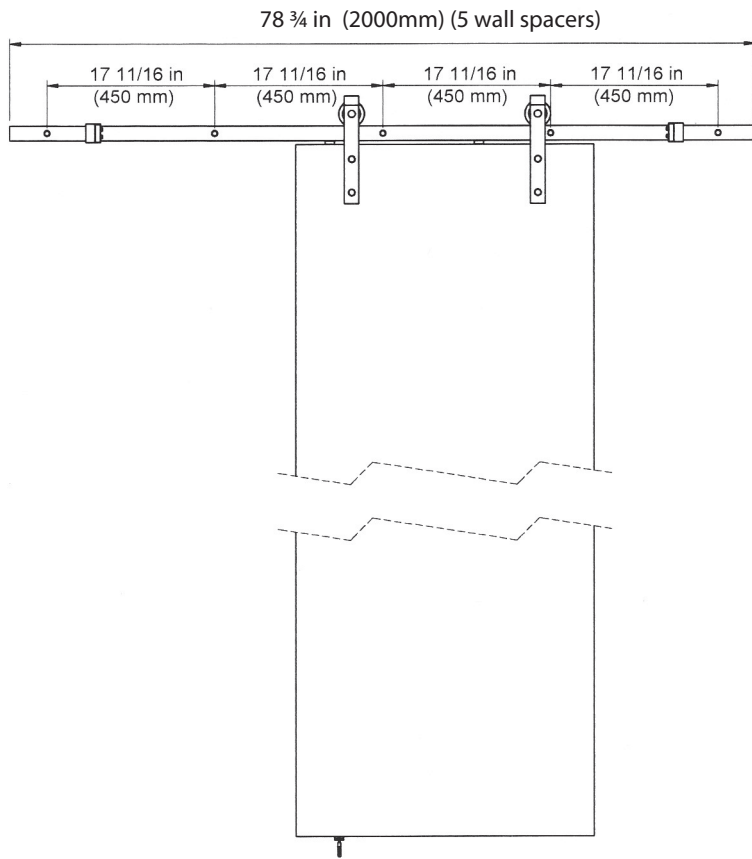

Barn Door Kits – Bent Strap– BD102 Design

The kit includes track, straps, floor guides and all mounting hardware.
Accommodates 1-3/8" and 1-3/4" doors weighing up to 250 lbs.

TYPE	PART NUMBER	FINISH	SIZE	INSTALLATION GUIDE
BENT STRAP	BD102K-07800-SS	STAINLESS STEEL	78-3/4"	87340
BENT STRAP	BD102K-09600-SS	STAINLESS STEEL	96"	87340
BENT STRAP	BD102K-07800-MB	MATT BLACK	78-3/4"	87340
BENT STRAP	BD102K-09600-MB	MATT BLACK	96"	87340
BENT STRAP	BD102K-07800-BR	ANTIQUÉ BRONZE	78-3/4"	87340
BENT STRAP	BD102K-09600-BR	ANTIQUÉ BRONZE	96"	87340

Front view: