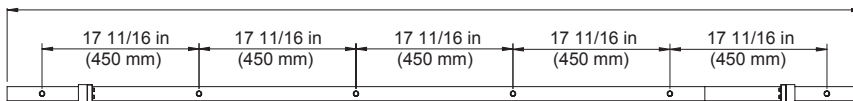

96 in (2438mm) (6 wall spacers)