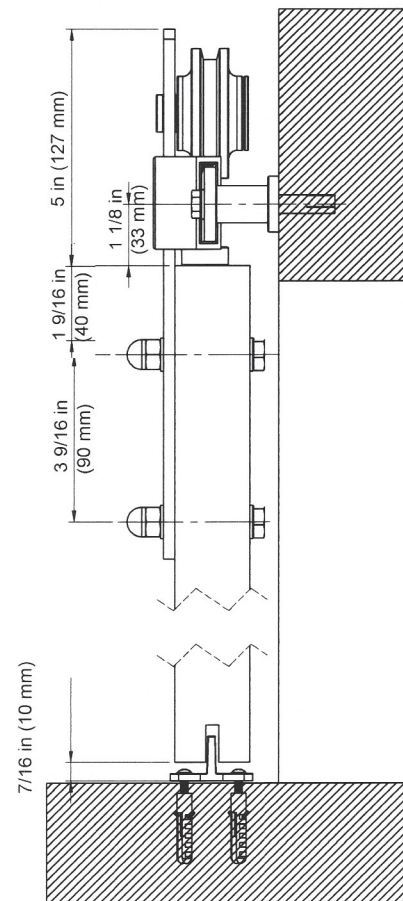

Barn Door Kits – Straight Strap – BD100 Design

The kit includes track, straps, floor guides and all mounting hardware.
Accommodates 1-3/8" and 1-3/4" doors weighing up to 250 lbs.

TYPE	PART NUMBER	FINISH	SIZE	INSTALLATION GUIDE
STRAIGHT STRAP	BD100K-07800-SS	STAINLESS STEEL	78-3/4"	87340
STRAIGHT STRAP	BD100K-09600-SS	STAINLESS STEEL	96"	87340
STRAIGHT STRAP	BD100K-07800-MB	MATT BLACK	78-3/4"	87340
STRAIGHT STRAP	BD100K-09600-MB	MATT BLACK	96"	87340
STRAIGHT STRAP	BD100K-07800-BR	ANTIQUÉ BRONZE	78-3/4"	87340
STRAIGHT STRAP	BD100K-09600-BR	ANTIQUÉ BRONZE	96"	87340

Front view:

Side view:

Barn Door Kits – Top of Door – BD101 Design

The kit includes track, straps, floor guides and all mounting hardware.
Accommodates 1-3/8" and 1-3/4" doors weighing up to 250 lbs.

TYPE	PART NUMBER	FINISH	SIZE	INSTALLATION GUIDE
TOP OF DOOR STRAP	BD101K-07800-SS	STAINLESS STEEL	78-3/4"	87340
TOP OF DOOR STRAP	BD101K-09600-SS	STAINLESS STEEL	96"	87340
TOP OF DOOR STRAP	BD101K-07800-MB	MATT BLACK	78-3/4"	87340
TOP OF DOOR STRAP	BD101K-09600-MB	MATT BLACK	96"	87340
TOP OF DOOR STRAP	BD101K-07800-BR	ANTIQUÉ BRONZE	78-3/4"	87340
TOP OF DOOR STRAP	BD101K-09600-BR	ANTIQUÉ BRONZE	96"	87340

Front view:

Side view:

96 in (2438mm) (6 wall spacers)

Barn Door Kits – Bent Strap– BD102 Design

The kit includes track, straps, floor guides and all mounting hardware.
Accommodates 1-3/8" and 1-3/4" doors weighing up to 250 lbs.

TYPE	PART NUMBER	FINISH	SIZE	INSTALLATION GUIDE
BENT STRAP	BD102K-07800-SS	STAINLESS STEEL	78-3/4"	87340
BENT STRAP	BD102K-09600-SS	STAINLESS STEEL	96"	87340
BENT STRAP	BD102K-07800-MB	MATT BLACK	78-3/4"	87340
BENT STRAP	BD102K-09600-MB	MATT BLACK	96"	87340
BENT STRAP	BD102K-07800-BR	ANTIQUÉ BRONZE	78-3/4"	87340
BENT STRAP	BD102K-09600-BR	ANTIQUÉ BRONZE	96"	87340