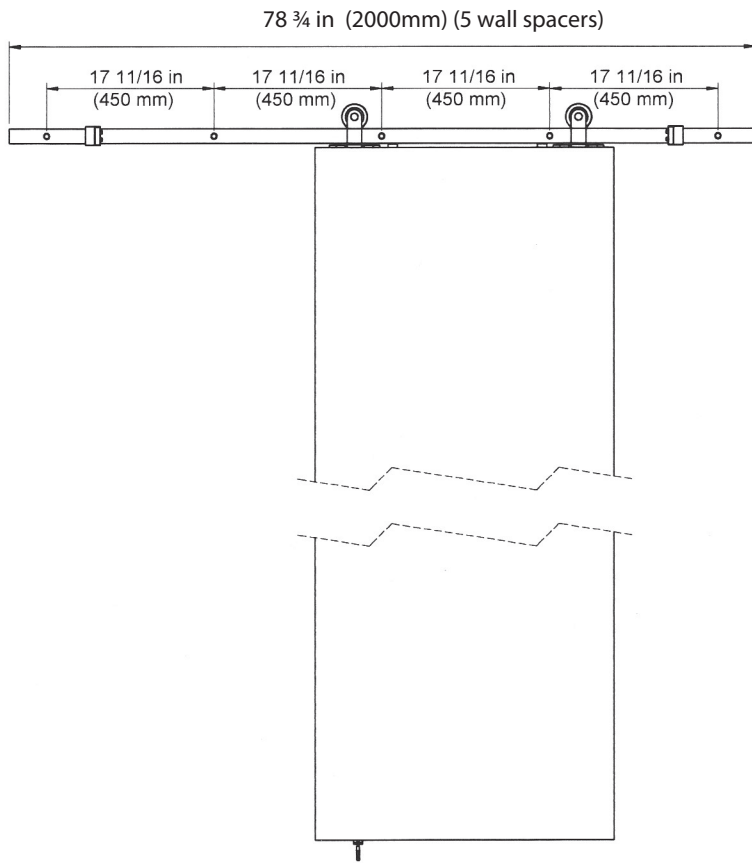

Barn Door Kits – Straight Strap – BD100 Design

The kit includes track, straps, floor guides and all mounting hardware.
Accommodates 1-3/8" and 1-3/4" doors weighing up to 250 lbs.

TYPE	PART NUMBER	FINISH	SIZE	INSTALLATION GUIDE
STRAIGHT STRAP	BD100K-07800-SS	STAINLESS STEEL	78-3/4"	87340
STRAIGHT STRAP	BD100K-09600-SS	STAINLESS STEEL	96"	87340
STRAIGHT STRAP	BD100K-07800-MB	MATT BLACK	78-3/4"	87340
STRAIGHT STRAP	BD100K-09600-MB	MATT BLACK	96"	87340
STRAIGHT STRAP	BD100K-07800-BR	ANTIQUÉ BRONZE	78-3/4"	87340
STRAIGHT STRAP	BD100K-09600-BR	ANTIQUÉ BRONZE	96"	87340

Front view:

Side view:

Barn Door Kits – Top of Door – BD101 Design

The kit includes track, straps, floor guides and all mounting hardware.
Accommodates 1-3/8" and 1-3/4" doors weighing up to 250 lbs.

TYPE	PART NUMBER	FINISH	SIZE	INSTALLATION GUIDE
TOP OF DOOR STRAP	BD101K-07800-SS	STAINLESS STEEL	78-3/4"	87340
TOP OF DOOR STRAP	BD101K-09600-SS	STAINLESS STEEL	96"	87340
TOP OF DOOR STRAP	BD101K-07800-MB	MATT BLACK	78-3/4"	87340
TOP OF DOOR STRAP	BD101K-09600-MB	MATT BLACK	96"	87340
TOP OF DOOR STRAP	BD101K-07800-BR	ANTIQUÉ BRONZE	78-3/4"	87340
TOP OF DOOR STRAP	BD101K-09600-BR	ANTIQUÉ BRONZE	96"	87340

Front view:

Side view:

96 in (2438mm) (6 wall spacers)

Barn Door Kits – Bent Strap– BD102 Design

The kit includes track, straps, floor guides and all mounting hardware.
Accommodates 1-3/8" and 1-3/4" doors weighing up to 250 lbs.

TYPE	PART NUMBER	FINISH	SIZE	INSTALLATION GUIDE
BENT STRAP	BD102K-07800-SS	STAINLESS STEEL	78-3/4"	87340
BENT STRAP	BD102K-09600-SS	STAINLESS STEEL	96"	87340
BENT STRAP	BD102K-07800-MB	MATT BLACK	78-3/4"	87340
BENT STRAP	BD102K-09600-MB	MATT BLACK	96"	87340
BENT STRAP	BD102K-07800-BR	ANTIQUÉ BRONZE	78-3/4"	87340
BENT STRAP	BD102K-09600-BR	ANTIQUÉ BRONZE	96"	87340