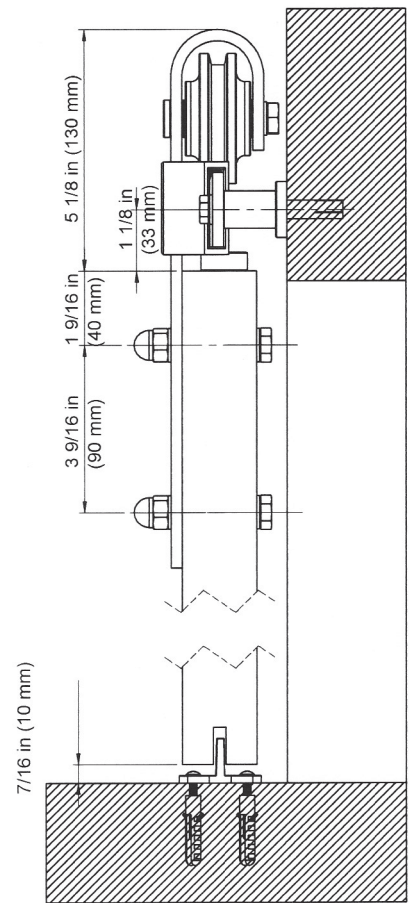

Barn Door Kits – Bent Strap– BD102 Design

The kit includes track, straps, floor guides and all mounting hardware.
Accommodates 1-3/8" and 1-3/4" doors weighing up to 250 lbs.

TYPE	PART NUMBER	FINISH	SIZE	INSTALLATION GUIDE
BENT STRAP	BD102K-07800-SS	STAINLESS STEEL	78-3/4"	87340
BENT STRAP	BD102K-09600-SS	STAINLESS STEEL	96"	87340
BENT STRAP	BD102K-07800-MB	MATT BLACK	78-3/4"	87340
BENT STRAP	BD102K-09600-MB	MATT BLACK	96"	87340
BENT STRAP	BD102K-07800-BR	ANTIQUÉ BRONZE	78-3/4"	87340
BENT STRAP	BD102K-09600-BR	ANTIQUÉ BRONZE	96"	87340

Side view: