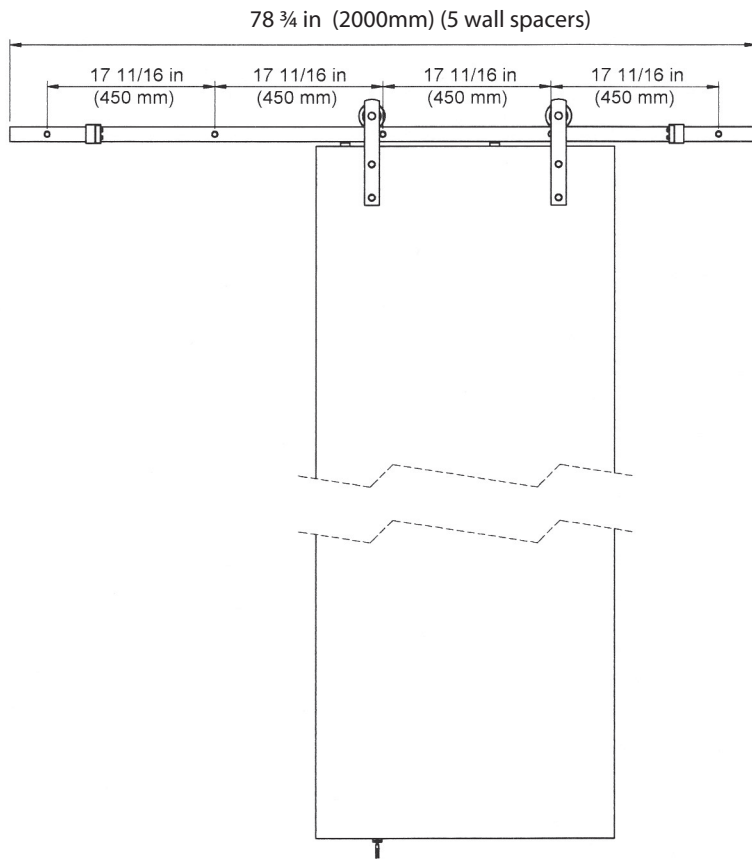

Barn Door Kits – Straight Strap – BD100 Design

The kit includes track, straps, floor guides and all mounting hardware.
Accommodates 1-3/8" and 1-3/4" doors weighing up to 250 lbs.

TYPE	PART NUMBER	FINISH	SIZE	INSTALLATION GUIDE
STRAIGHT STRAP	BD100K-07800-SS	STAINLESS STEEL	78-3/4"	87340
STRAIGHT STRAP	BD100K-09600-SS	STAINLESS STEEL	96"	87340
STRAIGHT STRAP	BD100K-07800-MB	MATT BLACK	78-3/4"	87340
STRAIGHT STRAP	BD100K-09600-MB	MATT BLACK	96"	87340
STRAIGHT STRAP	BD100K-07800-BR	ANTIQUÉ BRONZE	78-3/4"	87340
STRAIGHT STRAP	BD100K-09600-BR	ANTIQUÉ BRONZE	96"	87340

Front view:

Side view:

Barn Door Kits – Top of Door – BD101 Design

The kit includes track, straps, floor guides and all mounting hardware.
Accommodates 1-3/8" and 1-3/4" doors weighing up to 250 lbs.

TYPE	PART NUMBER	FINISH	SIZE	INSTALLATION GUIDE
TOP OF DOOR STRAP	BD101K-07800-SS	STAINLESS STEEL	78-3/4"	87340
TOP OF DOOR STRAP	BD101K-09600-SS	STAINLESS STEEL	96"	87340
TOP OF DOOR STRAP	BD101K-07800-MB	MATT BLACK	78-3/4"	87340
TOP OF DOOR STRAP	BD101K-09600-MB	MATT BLACK	96"	87340
TOP OF DOOR STRAP	BD101K-07800-BR	ANTIQUÉ BRONZE	78-3/4"	87340
TOP OF DOOR STRAP	BD101K-09600-BR	ANTIQUÉ BRONZE	96"	87340

Front view:

Side view:

96 in (2438mm) (6 wall spacers)

Barn Door Kits – Bent Strap– BD102 Design

The kit includes track, straps, floor guides and all mounting hardware.
Accommodates 1-3/8" and 1-3/4" doors weighing up to 250 lbs.

TYPE	PART NUMBER	FINISH	SIZE	INSTALLATION GUIDE
BENT STRAP	BD102K-07800-SS	STAINLESS STEEL	78-3/4"	87340
BENT STRAP	BD102K-09600-SS	STAINLESS STEEL	96"	87340
BENT STRAP	BD102K-07800-MB	MATT BLACK	78-3/4"	87340
BENT STRAP	BD102K-09600-MB	MATT BLACK	96"	87340
BENT STRAP	BD102K-07800-BR	ANTIQUÉ BRONZE	78-3/4"	87340
BENT STRAP	BD102K-09600-BR	ANTIQUÉ BRONZE	96"	87340