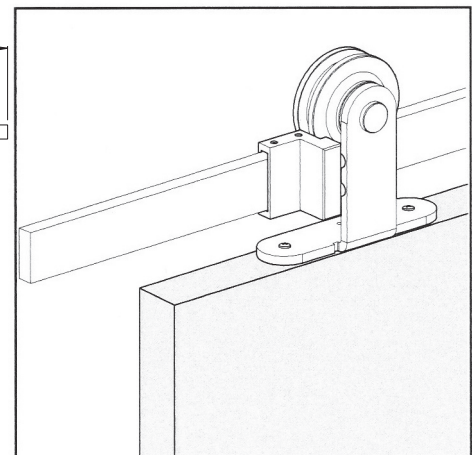

Barn Door Kits – Straight Strap – BD100 Design

The kit includes track, straps, floor guides and all mounting hardware.
Accommodates 1-3/8" and 1-3/4" doors weighing up to 250 lbs.

TYPE	PART NUMBER	FINISH	SIZE	INSTALLATION GUIDE
STRAIGHT STRAP	BD100K-07800-SS	STAINLESS STEEL	78-3/4"	87340
STRAIGHT STRAP	BD100K-09600-SS	STAINLESS STEEL	96"	87340
STRAIGHT STRAP	BD100K-07800-MB	MATT BLACK	78-3/4"	87340
STRAIGHT STRAP	BD100K-09600-MB	MATT BLACK	96"	87340
STRAIGHT STRAP	BD100K-07800-BR	ANTIQUÉ BRONZE	78-3/4"	87340
STRAIGHT STRAP	BD100K-09600-BR	ANTIQUÉ BRONZE	96"	87340

Front view:

Side view:

Barn Door Kits – Top of Door – BD101 Design

The kit includes track, straps, floor guides and all mounting hardware.
Accommodates 1-3/8" and 1-3/4" doors weighing up to 250 lbs.

TYPE	PART NUMBER	FINISH	SIZE	INSTALLATION GUIDE
TOP OF DOOR STRAP	BD101K-07800-SS	STAINLESS STEEL	78-3/4"	87340
TOP OF DOOR STRAP	BD101K-09600-SS	STAINLESS STEEL	96"	87340
TOP OF DOOR STRAP	BD101K-07800-MB	MATT BLACK	78-3/4"	87340
TOP OF DOOR STRAP	BD101K-09600-MB	MATT BLACK	96"	87340
TOP OF DOOR STRAP	BD101K-07800-BR	ANTIQUÉ BRONZE	78-3/4"	87340
TOP OF DOOR STRAP	BD101K-09600-BR	ANTIQUÉ BRONZE	96"	87340

Front view:

Side view:

96 in (2438mm) (6 wall spacers)

Barn Door Kits – Bent Strap– BD102 Design

The kit includes track, straps, floor guides and all mounting hardware.
Accommodates 1-3/8" and 1-3/4" doors weighing up to 250 lbs.

TYPE	PART NUMBER	FINISH	SIZE	INSTALLATION GUIDE
BENT STRAP	BD102K-07800-SS	STAINLESS STEEL	78-3/4"	87340
BENT STRAP	BD102K-09600-SS	STAINLESS STEEL	96"	87340
BENT STRAP	BD102K-07800-MB	MATT BLACK	78-3/4"	87340
BENT STRAP	BD102K-09600-MB	MATT BLACK	96"	87340
BENT STRAP	BD102K-07800-BR	ANTIQUÉ BRONZE	78-3/4"	87340
BENT STRAP	BD102K-09600-BR	ANTIQUÉ BRONZE	96"	87340