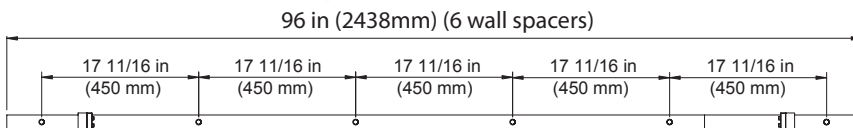

Barn Door Kits – Straight Strap – BD100 Design

The kit includes track, straps, floor guides and all mounting hardware.
Accommodates 1-3/8" and 1-3/4" doors weighing up to 250 lbs.

TYPE	PART NUMBER	FINISH	SIZE	INSTALLATION GUIDE
STRAIGHT STRAP	BD100K-07800-SS	STAINLESS STEEL	78-3/4"	87340
STRAIGHT STRAP	BD100K-09600-SS	STAINLESS STEEL	96"	87340
STRAIGHT STRAP	BD100K-07800-MB	MATT BLACK	78-3/4"	87340
STRAIGHT STRAP	BD100K-09600-MB	MATT BLACK	96"	87340
STRAIGHT STRAP	BD100K-07800-BR	ANTIQUÉ BRONZE	78-3/4"	87340
STRAIGHT STRAP	BD100K-09600-BR	ANTIQUÉ BRONZE	96"	87340

Front view:

Side view:

Barn Door Kits – Top of Door – BD101 Design

The kit includes track, straps, floor guides and all mounting hardware.
Accommodates 1-3/8" and 1-3/4" doors weighing up to 250 lbs.

TYPE	PART NUMBER	FINISH	SIZE	INSTALLATION GUIDE
TOP OF DOOR STRAP	BD101K-07800-SS	STAINLESS STEEL	78-3/4"	87340
TOP OF DOOR STRAP	BD101K-09600-SS	STAINLESS STEEL	96"	87340
TOP OF DOOR STRAP	BD101K-07800-MB	MATT BLACK	78-3/4"	87340
TOP OF DOOR STRAP	BD101K-09600-MB	MATT BLACK	96"	87340
TOP OF DOOR STRAP	BD101K-07800-BR	ANTIQUÉ BRONZE	78-3/4"	87340
TOP OF DOOR STRAP	BD101K-09600-BR	ANTIQUÉ BRONZE	96"	87340