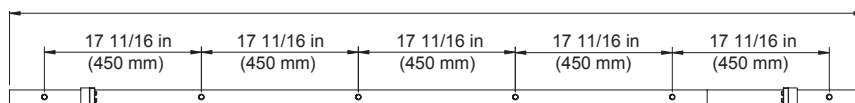

Barn Door Kits – Straight Strap – BD100 Design

The kit includes track, straps, floor guides and all mounting hardware.
Accommodates 1-3/8" and 1-3/4" doors weighing up to 250 lbs.

TYPE	PART NUMBER	FINISH	SIZE	INSTALLATION GUIDE
STRAIGHT STRAP	BD100K-07800-SS	STAINLESS STEEL	78-3/4"	87340
STRAIGHT STRAP	BD100K-09600-SS	STAINLESS STEEL	96"	87340
STRAIGHT STRAP	BD100K-07800-MB	MATT BLACK	78-3/4"	87340
STRAIGHT STRAP	BD100K-09600-MB	MATT BLACK	96"	87340
STRAIGHT STRAP	BD100K-07800-BR	ANTIQUÉ BRONZE	78-3/4"	87340
STRAIGHT STRAP	BD100K-09600-BR	ANTIQUÉ BRONZE	96"	87340

Front view:

Side view:

Barn Door Kits – Top of Door – BD101 Design

The kit includes track, straps, floor guides and all mounting hardware.
Accommodates 1-3/8" and 1-3/4" doors weighing up to 250 lbs.

TYPE	PART NUMBER	FINISH	SIZE	INSTALLATION GUIDE
TOP OF DOOR STRAP	BD101K-07800-SS	STAINLESS STEEL	78-3/4"	87340
TOP OF DOOR STRAP	BD101K-09600-SS	STAINLESS STEEL	96"	87340
TOP OF DOOR STRAP	BD101K-07800-MB	MATT BLACK	78-3/4"	87340
TOP OF DOOR STRAP	BD101K-09600-MB	MATT BLACK	96"	87340
TOP OF DOOR STRAP	BD101K-07800-BR	ANTIQUÉ BRONZE	78-3/4"	87340
TOP OF DOOR STRAP	BD101K-09600-BR	ANTIQUÉ BRONZE	96"	87340

Front view:

Side view:

96 in (2438mm) (6 wall spacers)

Barn Door Kits – Bent Strap– BD102 Design

The kit includes track, straps, floor guides and all mounting hardware.
Accommodates 1-3/8" and 1-3/4" doors weighing up to 250 lbs.