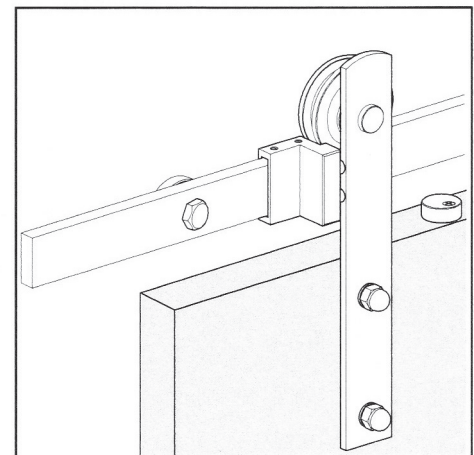

Barn Door Kits – Straight Strap – BD100 Design

The kit includes track, straps, floor guides and all mounting hardware.
Accommodates 1-3/8" and 1-3/4" doors weighing up to 250 lbs.

TYPE	PART NUMBER	FINISH	SIZE	INSTALLATION GUIDE
STRAIGHT STRAP	BD100K-07800-SS	STAINLESS STEEL	78-3/4"	87340
STRAIGHT STRAP	BD100K-09600-SS	STAINLESS STEEL	96"	87340
STRAIGHT STRAP	BD100K-07800-MB	MATT BLACK	78-3/4"	87340
STRAIGHT STRAP	BD100K-09600-MB	MATT BLACK	96"	87340
STRAIGHT STRAP	BD100K-07800-BR	ANTIQUÉ BRONZE	78-3/4"	87340
STRAIGHT STRAP	BD100K-09600-BR	ANTIQUÉ BRONZE	96"	87340

Front view:

Side view:

Barn Door Kits – Top of Door – BD101 Design

The kit includes track, straps, floor guides and all mounting hardware.
Accommodates 1-3/8" and 1-3/4" doors weighing up to 250 lbs.

TYPE	PART NUMBER	FINISH	SIZE	INSTALLATION GUIDE
TOP OF DOOR STRAP	BD101K-07800-SS	STAINLESS STEEL	78-3/4"	87340
TOP OF DOOR STRAP	BD101K-09600-SS	STAINLESS STEEL	96"	87340
TOP OF DOOR STRAP	BD101K-07800-MB	MATT BLACK	78-3/4"	87340
TOP OF DOOR STRAP	BD101K-09600-MB	MATT BLACK	96"	87340
TOP OF DOOR STRAP	BD101K-07800-BR	ANTIQUÉ BRONZE	78-3/4"	87340
TOP OF DOOR STRAP	BD101K-09600-BR	ANTIQUÉ BRONZE	96"	87340

Front view:

Side view:

96 in (2438mm) (6 wall spacers)

Barn Door Kits – Bent Strap– BD102 Design

The kit includes track, straps, floor guides and all mounting hardware.
Accommodates 1-3/8" and 1-3/4" doors weighing up to 250 lbs.

TYPE	PART NUMBER	FINISH	SIZE	INSTALLATION GUIDE
BENT STRAP	BD102K-07800-SS	STAINLESS STEEL	78-3/4"	87340
BENT STRAP	BD102K-09600-SS	STAINLESS STEEL	96"	87340
BENT STRAP	BD102K-07800-MB	MATT BLACK	78-3/4"	87340
BENT STRAP	BD102K-09600-MB	MATT BLACK	96"	87340
BENT STRAP	BD102K-07800-BR	ANTIQUÉ BRONZE	78-3/4"	87340
BENT STRAP	BD102K-09600-BR	ANTIQUÉ BRONZE	96"	87340