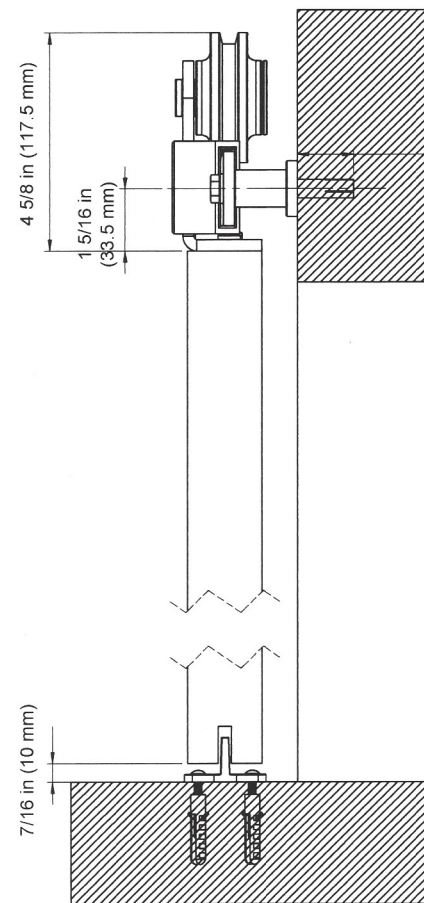

Barn Door Kits – Straight Strap – BD100 Design

The kit includes track, straps, floor guides and all mounting hardware.
Accommodates 1-3/8" and 1-3/4" doors weighing up to 250 lbs.

TYPE	PART NUMBER	FINISH	SIZE	INSTALLATION GUIDE
STRAIGHT STRAP	BD100K-07800-SS	STAINLESS STEEL	78-3/4"	87340
STRAIGHT STRAP	BD100K-09600-SS	STAINLESS STEEL	96"	87340
STRAIGHT STRAP	BD100K-07800-MB	MATT BLACK	78-3/4"	87340
STRAIGHT STRAP	BD100K-09600-MB	MATT BLACK	96"	87340
STRAIGHT STRAP	BD100K-07800-BR	ANTIQUÉ BRONZE	78-3/4"	87340
STRAIGHT STRAP	BD100K-09600-BR	ANTIQUÉ BRONZE	96"	87340

Front view:

Side view:

Barn Door Kits – Top of Door – BD101 Design

The kit includes track, straps, floor guides and all mounting hardware.
Accommodates 1-3/8" and 1-3/4" doors weighing up to 250 lbs.

TYPE	PART NUMBER	FINISH	SIZE	INSTALLATION GUIDE
TOP OF DOOR STRAP	BD101K-07800-SS	STAINLESS STEEL	78-3/4"	87340
TOP OF DOOR STRAP	BD101K-09600-SS	STAINLESS STEEL	96"	87340
TOP OF DOOR STRAP	BD101K-07800-MB	MATT BLACK	78-3/4"	87340
TOP OF DOOR STRAP	BD101K-09600-MB	MATT BLACK	96"	87340
TOP OF DOOR STRAP	BD101K-07800-BR	ANTIQUÉ BRONZE	78-3/4"	87340
TOP OF DOOR STRAP	BD101K-09600-BR	ANTIQUÉ BRONZE	96"	87340

Front view:

Side view:

96 in (2438mm) (6 wall spacers)

Barn Door Kits – Bent Strap– BD102 Design

The kit includes track, straps, floor guides and all mounting hardware.
Accommodates 1-3/8" and 1-3/4" doors weighing up to 250 lbs.

TYPE	PART NUMBER	FINISH	SIZE	INSTALLATION GUIDE
BENT STRAP	BD102K-07800-SS	STAINLESS STEEL	78-3/4"	87340
BENT STRAP	BD102K-09600-SS	STAINLESS STEEL	96"	87340
BENT STRAP	BD102K-07800-MB	MATT BLACK	78-3/4"	87340
BENT STRAP	BD102K-09600-MB	MATT BLACK	96"	87340
BENT STRAP	BD102K-07800-BR	ANTIQUÉ BRONZE	78-3/4"	87340
BENT STRAP	BD102K-09600-BR	ANTIQUÉ BRONZE	96"	87340