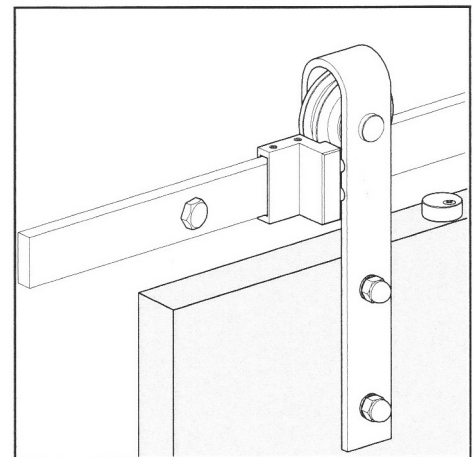

Front view:

Side view:

96 in (2438mm) (6 wall spacers)

Barn Door Kits – Bent Strap– BD102 Design

The kit includes track, straps, floor guides and all mounting hardware.
Accommodates 1-3/8" and 1-3/4" doors weighing up to 250 lbs.

TYPE	PART NUMBER	FINISH	SIZE	INSTALLATION GUIDE
BENT STRAP	BD102K-07800-SS	STAINLESS STEEL	78-3/4"	87340
BENT STRAP	BD102K-09600-SS	STAINLESS STEEL	96"	87340
BENT STRAP	BD102K-07800-MB	MATT BLACK	78-3/4"	87340
BENT STRAP	BD102K-09600-MB	MATT BLACK	96"	87340
BENT STRAP	BD102K-07800-BR	ANTIQUÉ BRONZE	78-3/4"	87340
BENT STRAP	BD102K-09600-BR	ANTIQUÉ BRONZE	96"	87340

Front view:

Side view:

96 in (2438mm) (6 wall spacers)

Barn Door Kit Accessories & Spare Parts

Description	Part #	Colors	Length		Qty/ Pkg
			in	mm	
Replacement Straight Strap					
	BD550-SS	Stainless Steel			1
	BD550-MB	Matt Black			1
	BD550-BR	Antique Bronze			1
Replacement Top Strap					
	BD551-SS	Stainless Steel			1
	BD551-MB	Matt Black			1
	BD551-BR	Antique Bronze			1
Replacement Bent Strap					
	BD552-SS	Stainless Steel			1
	BD552-MB	Matt Black			1
	BD552-BR	Antique Bronze			1
96" Track					
	BD5000-09600-SS	Stainless Steel	96	2438	1
	BD5000-09600-MB	Matt Black	96	2438	1
	BD5000-09600-BR	Antique Bronze	96	2438	1
Wall Spacer					
	BD350-SS	Stainless Steel			1
	BD350-MB	Matt Black			1
	BD350-BR	Antique Bronze			1
Left or Right Track Stops					
	BD850-SS-L	Stainless Steel			1
	BD850-SS-R	Stainless Steel			1
	BD850-MB-L	Matt Black			1
	BD850-MB-R	Matt Black			1
	BD850-MB-L	Matt Black			1
	BD850-MB-R	Matt Black			1