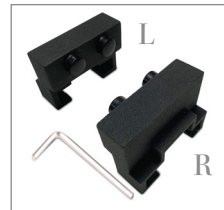

78 3/4" Track in Matte Black

36" x 84" x 1-3/8" Barn Door Slab

Bent Strap Hardware  
BD552-MB

Wall Spacers  
BD674-MB

Anti-Jump Blocks  
BD790

Track End Stops  
BD180-L BD180-R

Floor Guide  
BD750

Handle  
BD450-MB