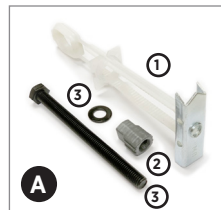

Drywall Anchor with
Bolt, Washer & Plug
(1) BD17-BD200-009
(2) BD17-BD200-007
(3) BD134-MB