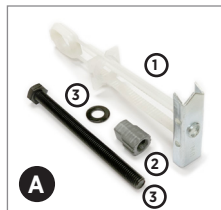

Floor Mounted Guide  
HW99161

Wall Mounted Guide  
HW99161

Drywall Anchor with  
Bolt, Washer & Plug  
(1) BD17-BD200-009  
(2) BD17-BD200-007  
(3) BD134-MB

Concrete Anchor  
use with Bolt & Washer  
from (A-3)  
BD134