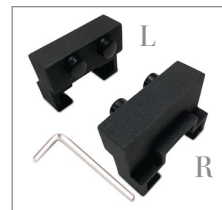

36" x 84" x 1-3/8" Barn Door Slab

Bent Strap Hardware  
BD552-MB

Handle  
BD450-MB

Drywall Anchor with  
Bolt, Washer & Plug  
(1) BD17-BD200-009  
(2) BD17-BD200-007  
(3) BD134-MB

Wall Spacers  
BD674-MB

- Ready to install with pre-drilled mounting holes and bottom groove guide
- Trackless door design keeps floor opening clear and hazard-free
- Complete kit to create and hang a barn door
- Ideal for openings 28" - 34" wide
- Stain or paint ready