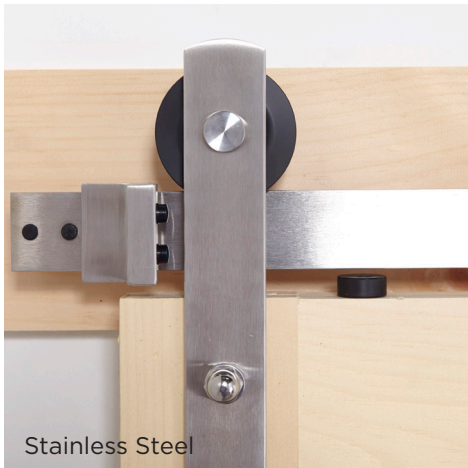

Stainless Steel

Barn Door Hardware

Adding the finishing touches to any renovation or decorating project can complete a homes look. Hardware plays an important role in enhancing the style of a space. With a multitude of choices available, factors to consider can include how well a particular style or color complements the overall design theme and how the hardware will function within the space relative to other important decor items. Hardware is like adding jewelry to a room, the personality that makes the room reflect the home owners style and interests.

Hardware Styles

Straight Strap Hardware

Model BD100K

Stainless Steel

MATTE BLACK

Available in:

78" | 8115917 / BD101K-07800-MB
96" | 8115990 / BD101K-09600-MB

STAINLESS STEEL

Available in:

78" | 8115933 / BD101K-07800-SS
96" | 8116014 / BD101K-09600-SS

BRONZE

Available in:

78" | 8115925 / BD101K-07800-BR
96" | 8116006 / BD101K-09600-BR

Top of Door Hardware

Model BD101K