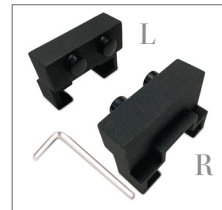

36" x 84" x 1-3/8" Barn Door Slab

Bent Strap Hardware  
BD552-MB

Wall Spacers  
BD674-MB

Anti-Jump Blocks  
BD790

Track End Stops  
BD180-L BD180-R

Floor Guide  
BD750

Handle  
BD450-MB

Floor Mounted Guide  
HW99161