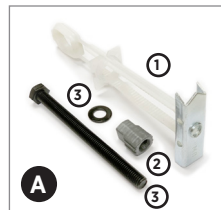

36" x 84" x 1-3/8" Barn Door Slab

Bent Strap Hardware  
BD552-MB

Handle  
BD450-MB

Drywall Anchor with  
Bolt, Washer & Plug  
(1) BD17-BD200-009  
(2) BD17-BD200-007  
(3) BD134-MB

Wall Spacers  
BD674-MB