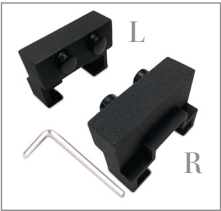

Track End Stops
BD180-L BD180-R