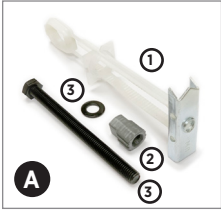

Wall Spacers  
BD674-MB

Anti-Jump Blocks  
BD790

Track End Stops  
BD180-L BD180-R

Floor Guide  
BD750

Floor Mounted Guide  
HW99161

Wall Mounted Guide  
HW99161

Drywall Anchor with Bolt, Washer & Plug  
(1) BD17-BD200-009  
(2) BD17-BD200-007  
(3) BD134-MB

Drywall Screw  
use Washer from (A-3)  
BD136-MB

Concrete Anchor  
use with Bolt & Washer  
from (A-3)  
BD134

Handle  
BD450-MB

Bent Strap  
BD102K

Top Strap  
BD101K

Straight Strap  
BD100K

Two of the Selected Straps - Bent, Top or Straight