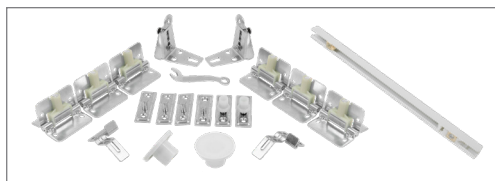

2024 Warehouse Promo

LIMITED TIME

Product catalog:
renin.com/forgill

POCKET DOOR FRAME KITS

POCKET DOOR KIT

36" x 80" - PD3068MKDDB - 8116089 | 36" x 96" - PD3080MKDDB - 8116097

BYPASS & BIFOLD CLOSET DOOR HARDWARE

BYPASS CLOSET DOOR KIT

48" - BP210K-04800-AL - 8116055
60" - BP210K-06000-AL - 8116063
72" - BP210K-07200-AL - 8116071

BIFOLD CLOSET DOOR KIT*

36" - BF1700-03600-BW - 8116212
48" - BF1700-04800-BW - 8116220
60" - BF1700-06000-BW - 8116238
72" - BF1700-07200-BW - 8116246

*Hardware shown is for sizes 48"-72"

BARN DOOR HARDWARE

BENT STRAP

MATTE BLACK
BD102K-07800-MB - 8115875

STAINLESS STEEL
BD102K-07800-SS - 8115909

STRAIGHT STRAP

MATTE BLACK
BD100K-07800-MB - 8115917

STAINLESS STEEL
BD100K-07800-SS - 8115933