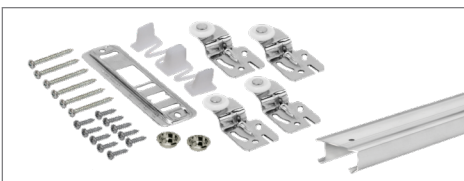

2024 Warehouse Promo

LIMITED TIME

Product catalog:
renin.com/forgill

POCKET DOOR FRAME KITS

POCKET DOOR KIT

36" x 80" - PD3068MKDDB - 8116089 | 36" x 96" - PD3080MKDDB - 8116097

BYPASS & BIFOLD CLOSET DOOR HARDWARE

BYPASS CLOSET DOOR KIT

48" - BP210K-04800-AL - 8116055
60" - BP210K-06000-AL - 8116063
72" - BP210K-07200-AL - 8116071

BIFOLD CLOSET DOOR KIT*

36" - BF1700-03600-BW - 8116212
48" - BF1700-04800-BW - 8116220
60" - BF1700-06000-BW - 8116238
72" - BF1700-07200-BW - 8116246

*Hardware shown is for sizes 48"-72"

BARN DOOR HARDWARE

BENT STRAP

MATTE BLACK
BD102K-07800-MB - 8115875

STAINLESS STEEL
BD102K-07800-SS - 8115909

STRAIGHT STRAP

MATTE BLACK
BD100K-07800-MB - 8115917

STAINLESS STEEL
BD100K-07800-SS - 8115933