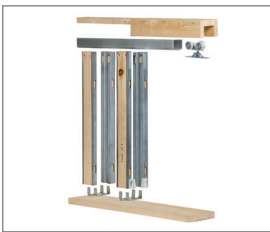

2024 Warehouse Promo

LIMITED TIME

Product catalog:
renin.com/forgill

POCKET DOOR FRAME KITS

POCKET DOOR KIT

36" x 80" - PD3068MKDDB - 8116089 | 36" x 96" - PD3080MKDDB - 8116097

BYPASS & BIFOLD CLOSET DOOR HARDWARE

BYPASS CLOSET DOOR KIT

48" - BP210K-04800-AL - 8116055
60" - BP210K-06000-AL - 8116063
72" - BP210K-07200-AL - 8116071

BIFOLD CLOSET DOOR KIT*

36" - BF1700-03600-BW - 8116212
48" - BF1700-04800-BW - 8116220
60" - BF1700-06000-BW - 8116238
72" - BF1700-07200-BW - 8116246

*Hardware shown is for sizes 48"-72"

BARN DOOR HARDWARE

BENT STRAP

MATTE BLACK
BD102K-07800-MB - 8115875

STAINLESS STEEL
BD102K-07800-SS - 8115909

STRAIGHT STRAP

MATTE BLACK
BD100K-07800-MB - 8115917

STAINLESS STEEL
BD100K-07800-SS - 8115933