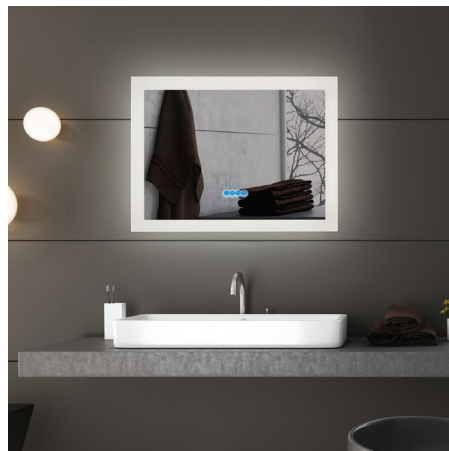

MELODY

23" x 32" | 200156

- Integrated Bluetooth® enabled wireless speaker to connect your media devices
- 50,000 Hours of usage, 2,596 Lumens and 6,000 Kelvin daylight color temperature
- On/off sensor touch light with dimmer control
- Illuminated mirror provides balanced lighting
- Mounting hardware included
- Professional installation recommended