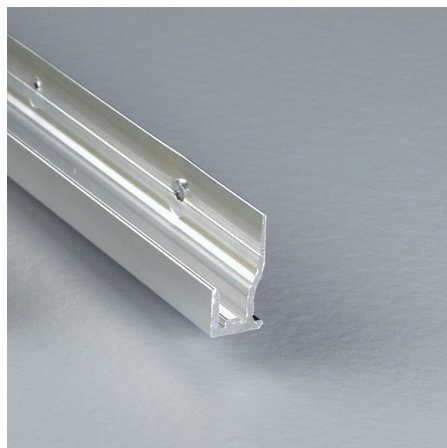

J MOLD - BRIGHT SILVER