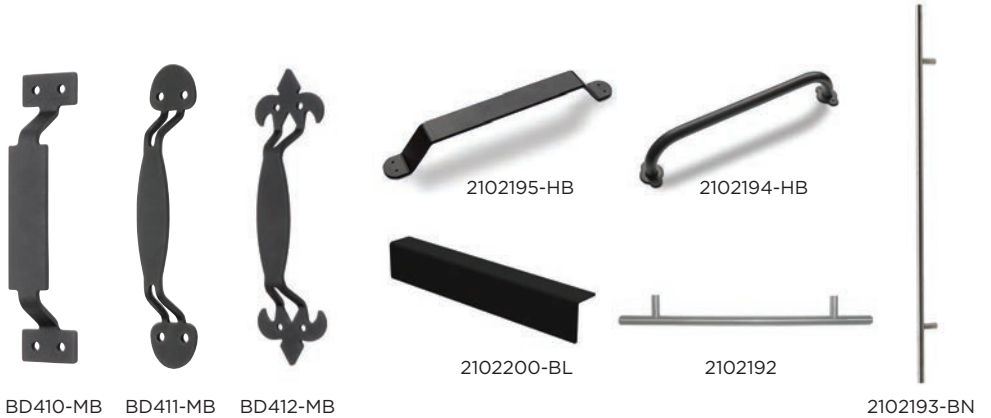

BD410-MB BD411-MB BD412-MB

2102195-HB

2102194-HB

2102200-BL

2102192

2102193-BN