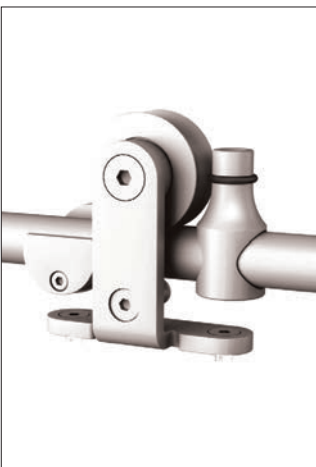

**MINI LOFT TUBULAR
250 LB | 78" TRACK**

White | SL78MR-WT