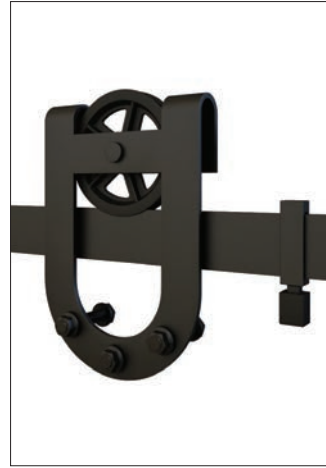

**SPECTRUM HORSESHOE
BENT STRAP 78" TRACK**

Matte Black | BD195-07800-MB
Satin Nickel | BD199-07800-SN
Raw Steel | BD206-07800-RW