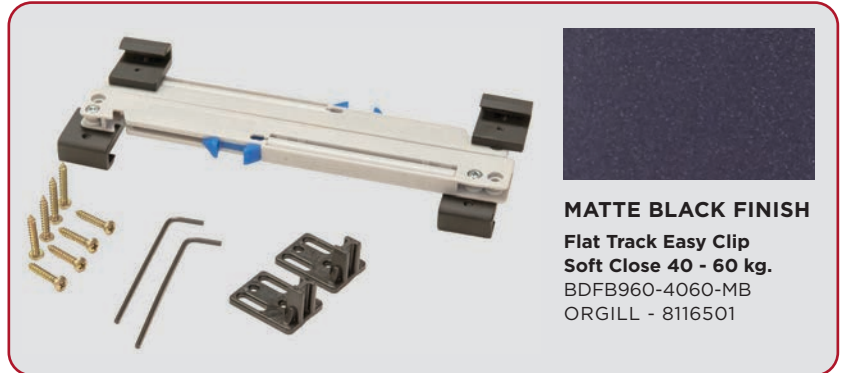

Features & Benefits

- Synchronizing Barn door hardware kit—allows for simultaneous opening and closing of two bi-parting doors. An added convenience, instead of having to open each side at a time
- Can be used with existing doors or as a new installation
- Available in 78", 83" or 96" track lengths. For a pair of doors larger than 24" the additional track extension hardware kit is needed
- 78" Track is compatible with (x2) 12", (x2) 15" and (x2) 18" wide doors. For (x2) 36" wide doors the 78" Track Extension Hardware Kit is also needed
- 83" Track is compatible with (x2) 21" wide doors. For (x2) 42" wide doors the 83" Track Extension Hardware Kit is also needed
- 96" Track is compatible with (x2) 24" wide door slabs
- Doors sold separately

Barn Door Hardware

WAREHOUSE ITEM

Easy Clip Soft Close Hardware Kits

Easy Clip Soft Close attachment is designed to install quickly and discretely onto most flat track barn door hardware kits. This patent-pending low profile innovation is hidden behind the track and can be easily installed in minutes to any new or previously mounted barn door kit. The first of its kind exclusively for barn doors attaches on both ends of the track for smooth travel and effortless open and close functionality.