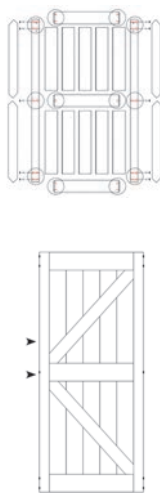

**SALINAS Z-DESIGN
UNFINISHED PINE**

36" x 84" x 1-3/8"
BD053K01PN1PNE36084