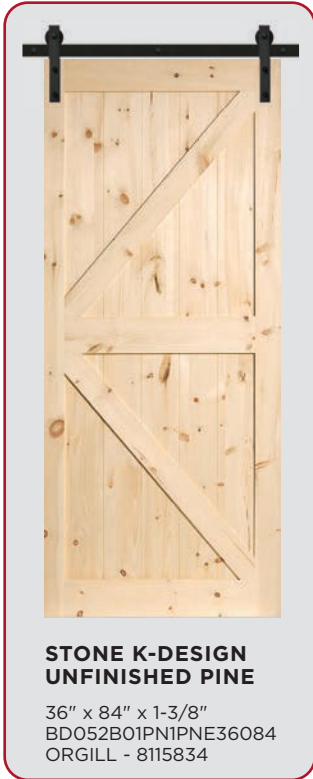

Barn Door Kits with Bent Strap

WAREHOUSE ITEM

Solid Core | Prefinished & Ready to Finish

The solid engineered wood core is super stable makes this a worry free door. These beautifully designed doors are paired with our matte black bent strap barn door hardware kits.

GLACIER DESIGN FROSTED TEMPERED GLASS

33" x 84" x 1-3/8"
KMGLGCF-33BN
37" x 84" x 1-3/8"
KMGLGCF-37BN

Tempered Frosted Glass Complete Barn Door Kit

A barn door brings instant warmth and charm to any dining room, kitchen, study or bedroom. The Glacier door offers you our most contemporary look.

This door plays with light, reflection and transparency, it will appeal to lovers of contemporary style.

Features & Benefits

- Tempered frosted glass door, intimacy level 7
- Pre-drilled door for easy trolleys and handle installation
- Brushed stainless steel durable finish for interior applications
- Matching finish handle included
- Thickness: 8mm