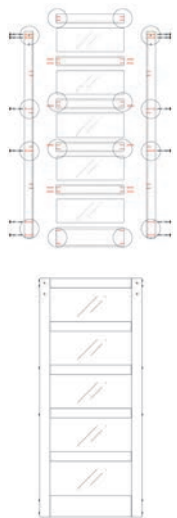

36" x 84" x 1-3/8"  
BD052K01BW1BWE36084

**SALINAS Z-DESIGN  
UNFINISHED PINE**

36" x 84" x 1-3/8"  
BD053K01PN1PNE36084

**PAVILION 5-LITE  
BRIGHT WHITE**

36" x 84" x 1-3/8"  
BD062K01BW5TGE36084