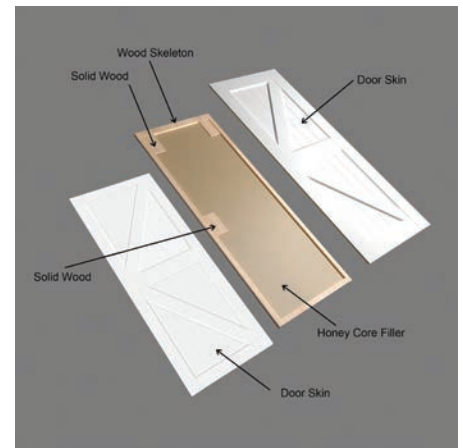

Barn Door Slabs

Hollow Core | Primed Ready to Paint

Create a new look in any home with a barn door that is easy to install! A hollow core door is lighter than a traditional solid core barn door allowing for easier transport and installation. A barn door brings instant warmth and charm to any dining room, kitchen, study or bedroom.

Features & Benefits

- Hollow-core composite resists warping, shrinking and cracking
- The reduced weight makes the door easier to install vs. traditional solid core barn doors
  Installation no longer requires two people to lift the door on to the track (less than 50lbs)
- Ready to paint primed white finish
- Can be installed using front mount or top mount door barn door hardware

STONE K-DESIGN

36" x 84" x 1-3/8"
HC052P09PR1PRE36084