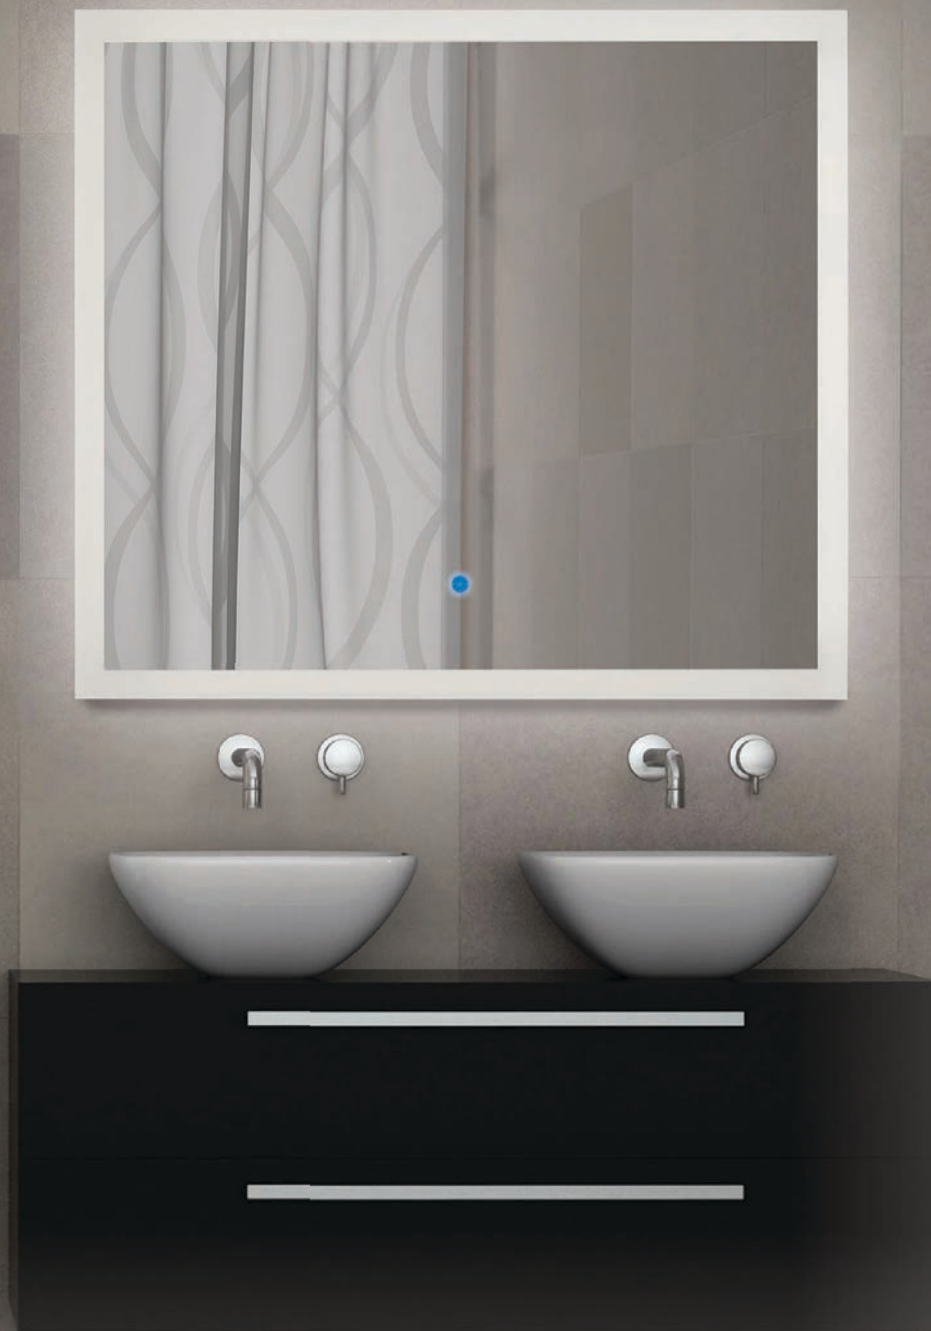

**TUSCON**

28" x 35" | 200237  
ORGILL - 9029372

**BRAZIN**

28" x 35" | 200240  
ORGILL - 9029422

**SPECIAL ORDER**

**LANDSCAPE ILLUMINATED MIRROR**

- 50,000 Hours of usage, 2,596 Lumens and 6,000 Kelvin daylight color temperature
- On/off sensor touch light with dimmer control
- Mounting hardware included

# Illuminated Mirrors